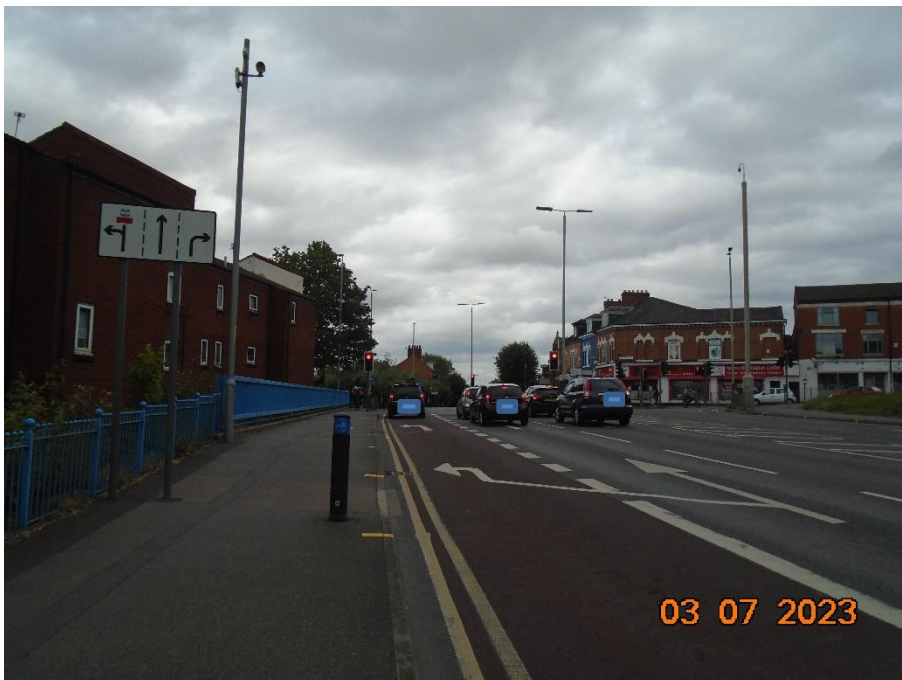

Leicester
City Council

Bus Lane Camera Enforcement
Signing Validation
JULY 2023
Humberstone Road

Please note that these photographs are taken for audit purpose only and to show consistency that at the time of the contravention these signs were present. If you are unable to view the wording on the signage from these photographs, then please refer to the signage map which is included in the evidence pack.

HUMBERSTONE ROAD – ADS1

HUMBERSTONE ROAD – ADS2

HUMBERSTONE ROAD- ADS3

HUMBERSTONE ROAD – ADS4

PEMBROKE STREET SIGNAGE OF BUS LANES AHEAD

HUMBERSTONE ROAD – ADS5

FARRINGTON STREET SIGNAGE OF BUS LANES AHEAD.

HUMBERSTONE ROAD – ADS6

OAK STREET SIGNAGE OF BUS LANES AHEAD

HUMBERSTONE ROAD Bus Lane Sign – ADS7.1

HUMBERSTONE ROAD – ADS7.2

HUMBERSTONE ROAD – Marked arrow legend on the floor and a directional sign on approach to forest road traffic light.

HUMBERSTONE ROAD main traffic light.

HUMBERSTONE ROAD main traffic light bus lane continues.